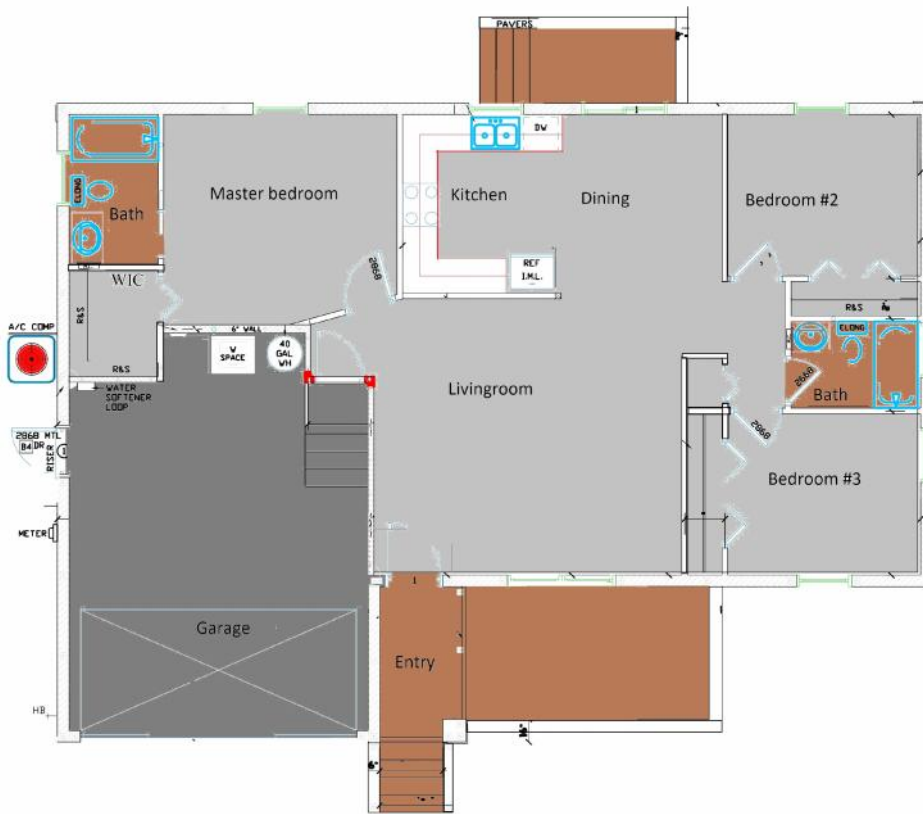

TARPON

Floorplan villa Tarpon

3 bedrooms

2 baths

2 car garage

Fully equipped

Area

Living 1183 sf

Garage 404 sf

Entry 45 sf

Total under

roof 1632 sf

All floor plans and exterior renderings are artist's conceptions and should not be relied upon. All dimensions are approximate. Floor plans, room sizes, exterior and standard features may vary based on the elevation and options selected. TradeWinds Homosassa MarinaResort reserves the right to modify all plans and specifications.